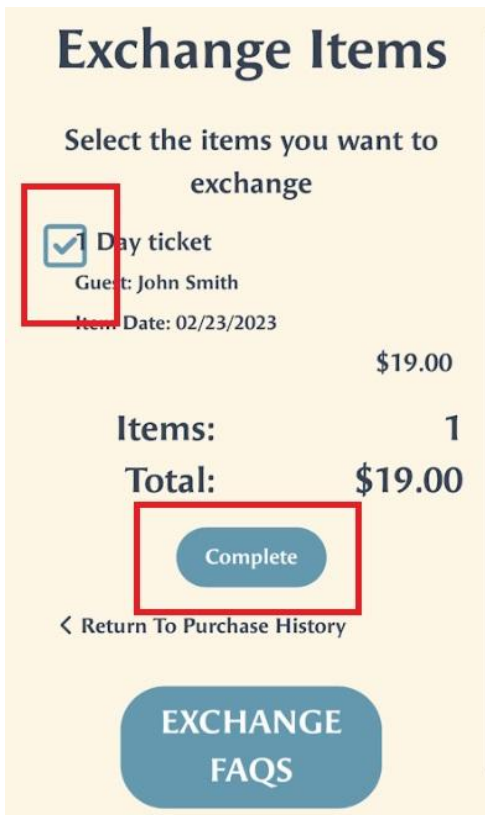

Terms and Conditions

[Click Here to view Terms and Conditions for your purchase](#)

2. Select the button to Manage Your Purchases

View, activate or change your products using the links below.

ACTIVATE MY CARD

MANAGE MY PURCHASES

MY SEASON PASS

3. Through this link you will be shown your eligible items for a return
 - a. Select the correct purchase that you would like to return

4. Select the amount of items you would like to exchange and hit Complete